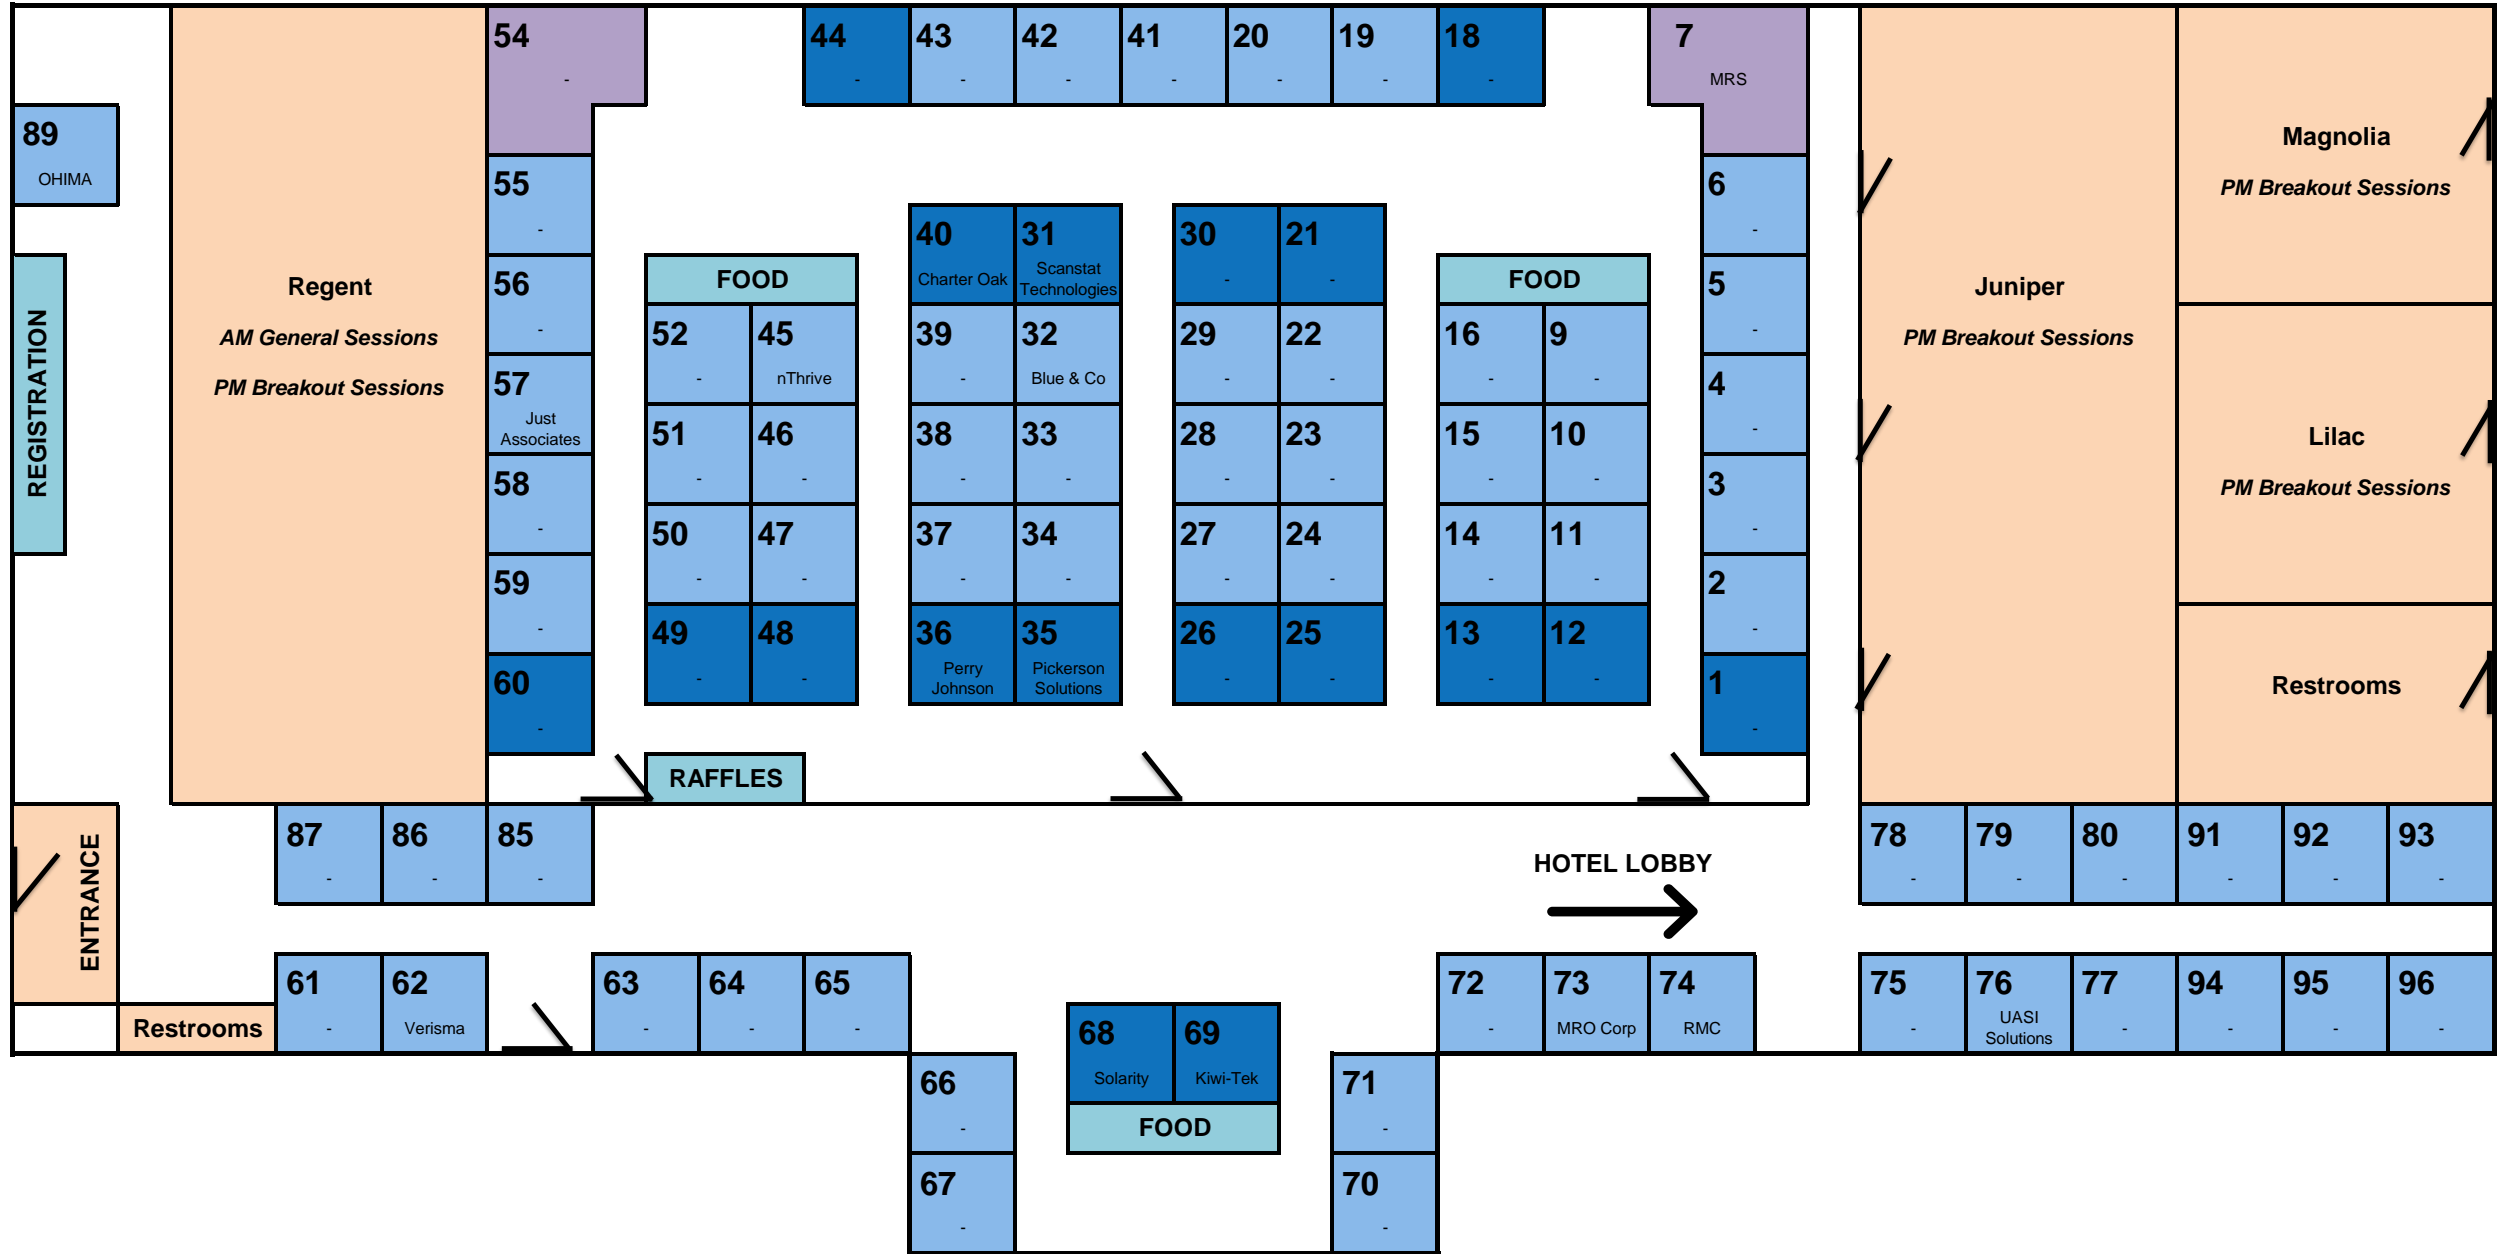

OHIMA 2022 TRADE SHOW

Floorplan as of 7/14/2021

KEY					
# \$650	Standard Booth 8x10 Inside Exhibit Hall 6x10 in Hallway	# \$675	Premium Booth 8x10 Inside Exhibit Hall 6x10 in Hallway	# \$725	Corner Booth 12x16